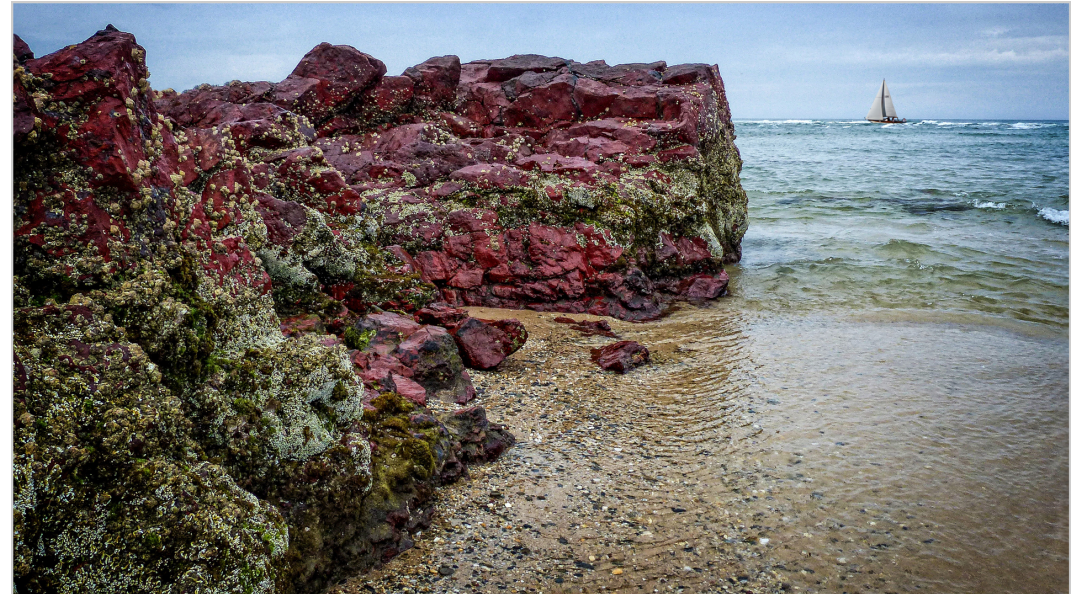

Redrock Outcrop

Merit

Lyn Hamilton